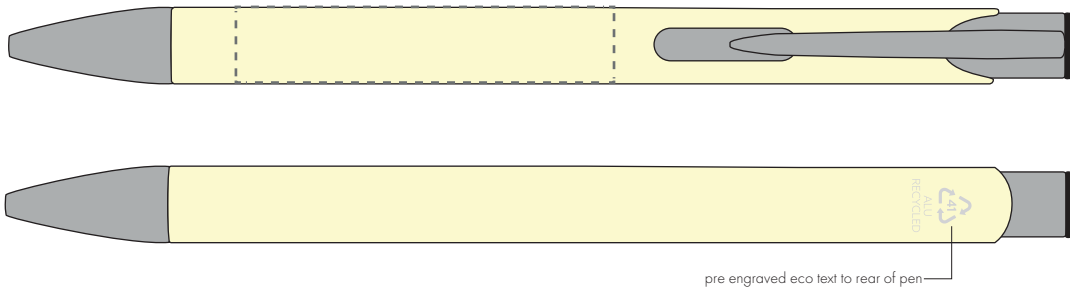

Your Ref:  
Our Ref:

Quantity:  
Version: 1

Product Code: TPC982001  
Product Colour: PASTEL YELLOW

**PRINTING CONCERNS:**

We stock this item in the following colours

**PANTONE REFERENCE(S)**

● Engrave

ARTWORK SCALE 100%

ARTWORK SCALE 100%  
Flat Engrave Area:  
50mm x 10mm

Product Image for visualisation  
- colours may vary

The dashed line is to demonstrate print area and will not appear on your printed item

**PLEASE NOTE:**